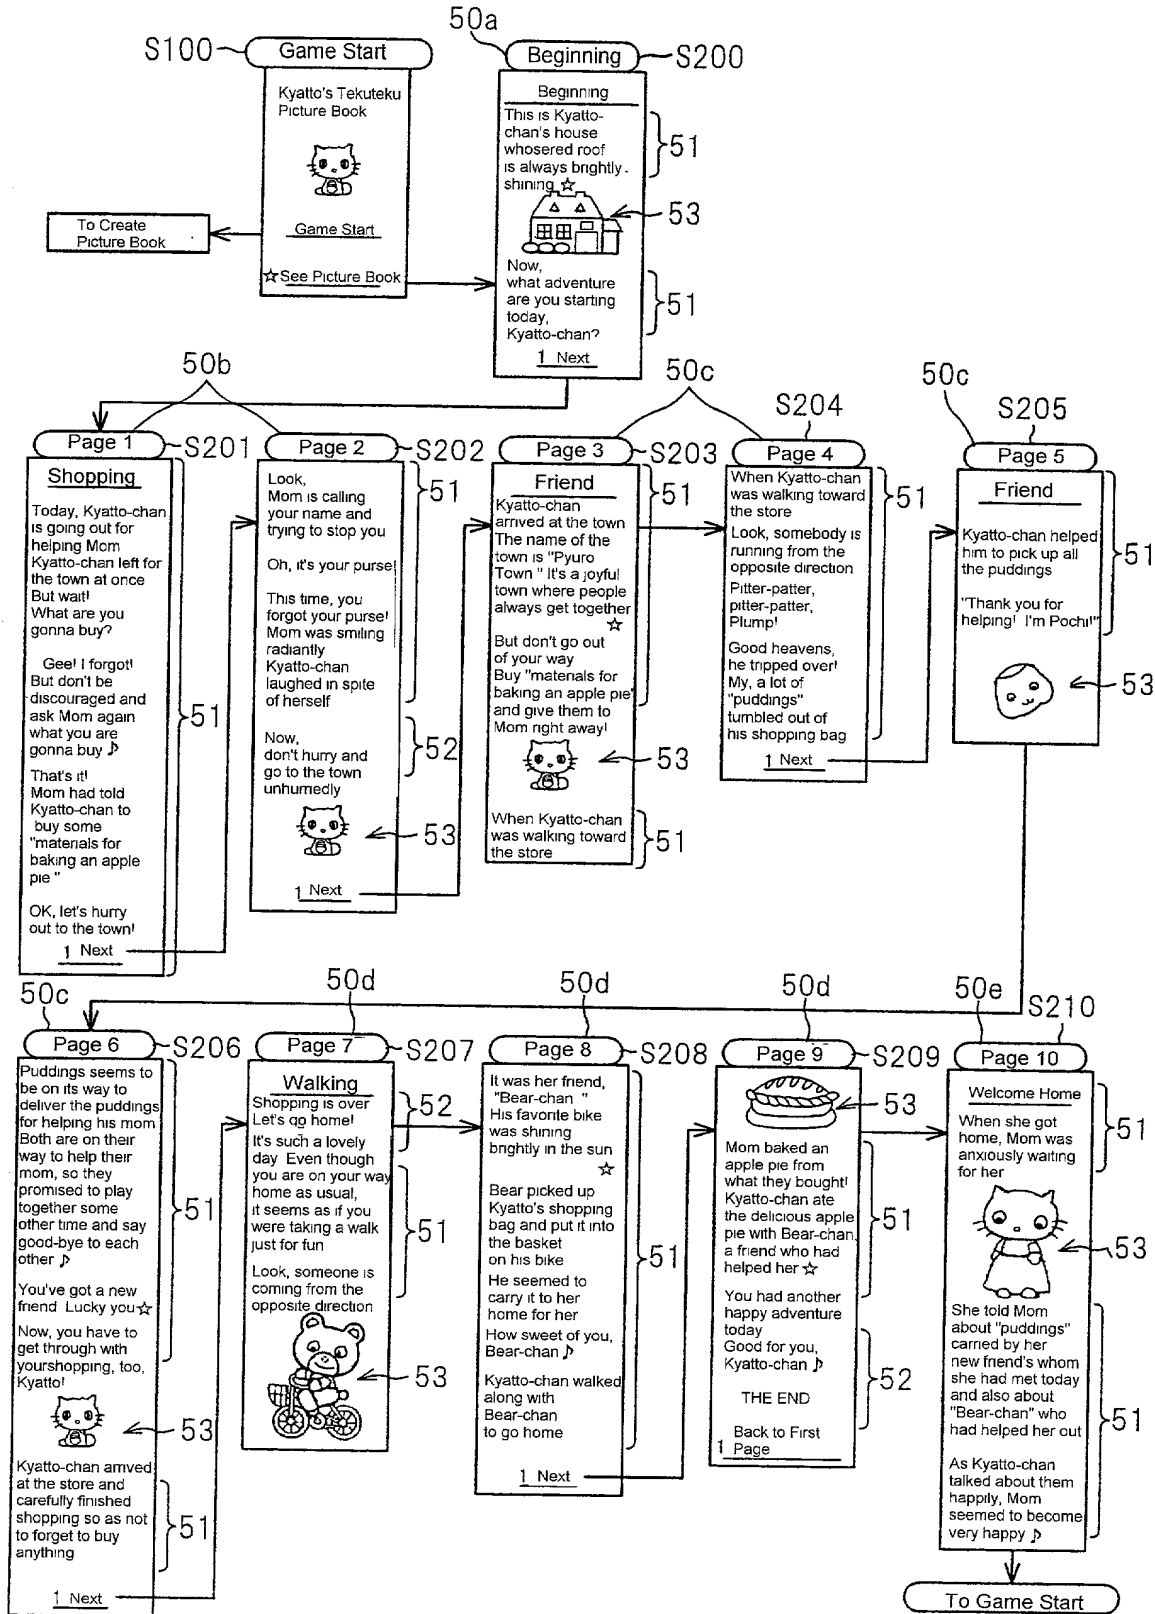

Copyright © 2004 by Shogakukan

Fig. 4

Copyright © 2004

Fig. 5

Fig. 6

Copyright © 2003 Nintendo

Fig. 7A

Keyword	Place	Sub-character	Encounter Flag	Scenario No.
Walking	Marimba Pond	Otama-gel	0	030.txt
Helping mom	Angel Castle	En-gel	0	012.txt
Playing in the water	Flute River	None	0	067.txt

Fig. 7B

Keyword	Place	Sub-character	Encounter Flag	Scenario No.
Walking	Tam-tam Glassland	Wan-gel	1	005.txt
Helping mom	Piccolo Town	None	0	008.txt
Playing in the water	Akapuru Lake	Nyoro-gel	1	049.txt

1  
2  
3  
4  
5  
6  
7  
8  
9  
10  
11  
12  
13  
14  
15  
16  
17  
18  
19  
20  
21  
22  
23  
24  
25  
26  
27  
28  
29  
30  
31  
32  
33  
34  
35  
36  
37  
38  
39  
40  
41  
42  
43  
44  
45  
46  
47  
48  
49  
50  
51  
52  
53  
54  
55  
56  
57  
58  
59  
60  
61  
62  
63  
64  
65  
66  
67  
68  
69  
70  
71  
72  
73  
74  
75  
76  
77  
78  
79  
80  
81  
82  
83  
84  
85  
86  
87  
88  
89  
90  
91  
92  
93  
94  
95  
96  
97  
98  
99  
100